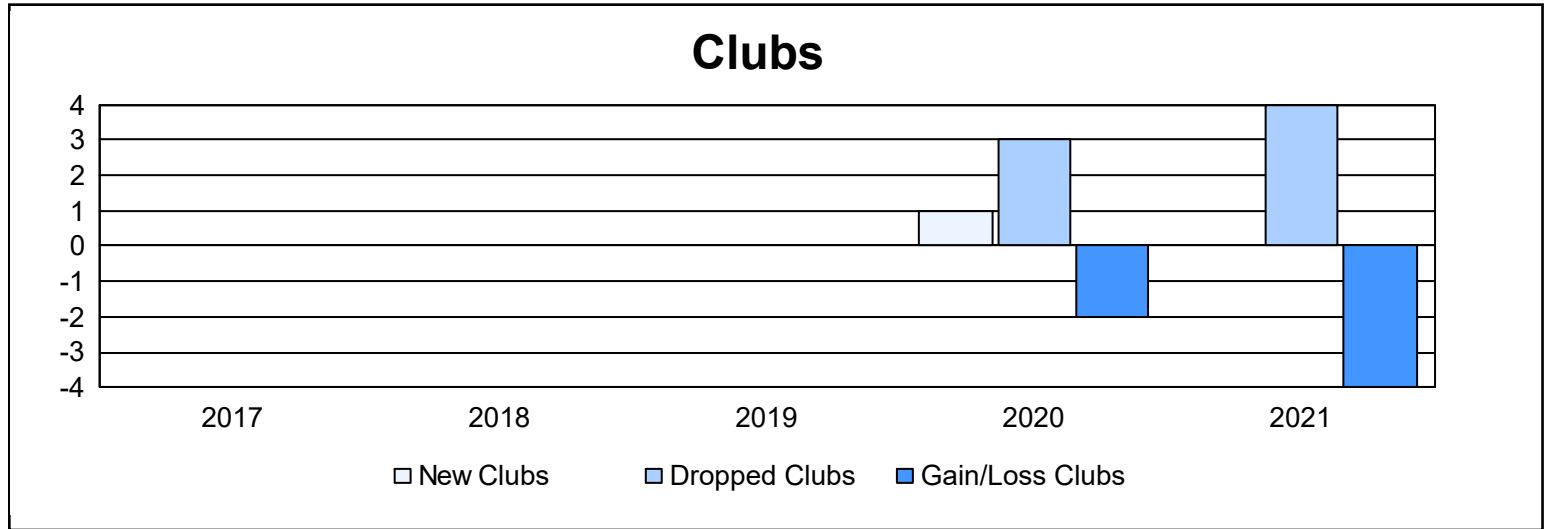

Year	New Clubs	Dropped Clubs	Gain/ Loss Clubs	New Members	Charter Members	Reinstate Members	Transfer Members	Total Member Added	Total Members Dropped	Gain/ Loss Members
2016-2017	0	0	0	104	0	5	9	118	123	-5
2017-2018	0	0	0	96	1	4	10	111	147	-36
2018-2019	0	0	0	111	0	0	8	119	143	-24
2019-2020	1	3	-2	66	24	3	18	111	162	-51
2020-2021	0	4	-4	81	2	2	7	92	126	-34
<b>Average</b>	<b>0</b>	<b>1</b>	<b>-1</b>	<b>92</b>	<b>5</b>	<b>3</b>	<b>10</b>	<b>110</b>	<b>140</b>	<b>-30</b>

### Membership Composition June 2021 Cumulative