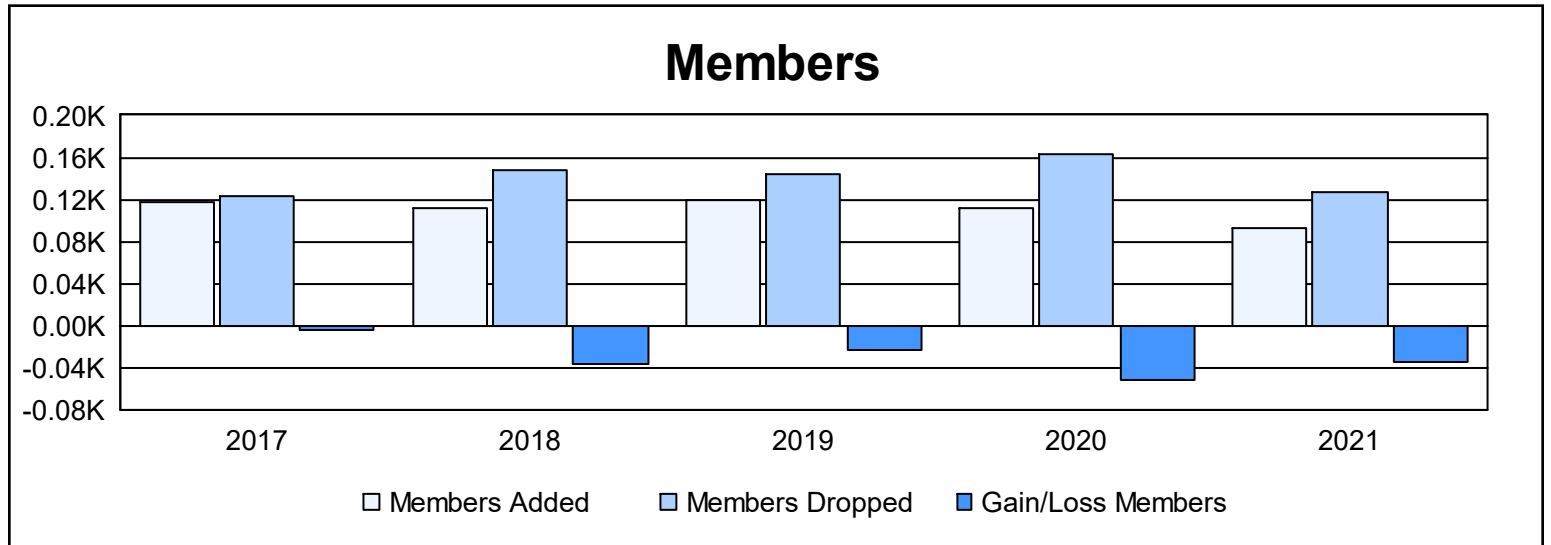

Year	New Clubs	Dropped Clubs	Gain/ Loss Clubs	New Members	Charter Members	Reinstate Members	Transfer Members	Total Member Added	Total Members Dropped	Gain/ Loss Members
2016-2017	0	0	0	104	0	5	9	118	123	-5
2017-2018	0	0	0	96	1	4	10	111	147	-36
2018-2019	0	0	0	111	0	0	8	119	143	-24
2019-2020	1	3	-2	66	24	3	18	111	162	-51
2020-2021	0	4	-4	81	2	2	7	92	126	-34
<b>Average</b>	<b>0</b>	<b>1</b>	<b>-1</b>	<b>92</b>	<b>5</b>	<b>3</b>	<b>10</b>	<b>110</b>	<b>140</b>	<b>-30</b>

### Membership Composition June 2021 Cumulative